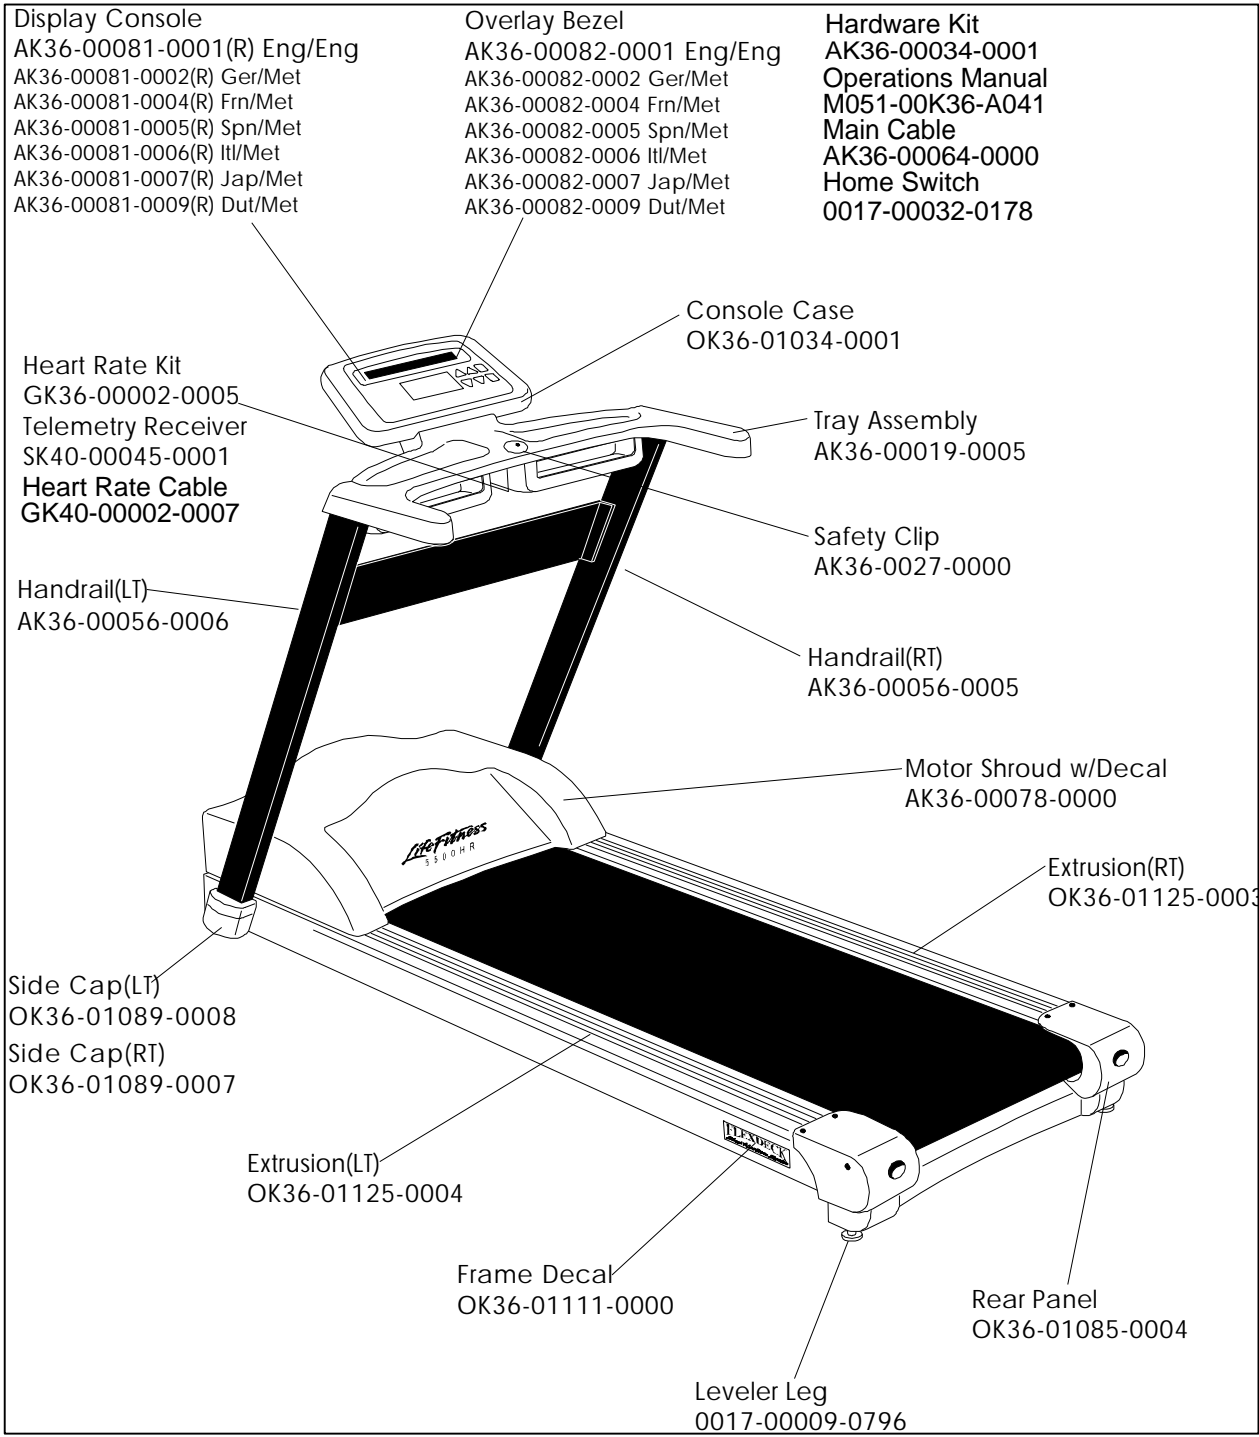

**TR-5500
TREADMILL**

GK36-00008-XXXX
SN # 273954 - UP

**TR-5500
TREADMILL**

GK36-00008-XXXX

SN # 273954 - UP

**TR-5500
TREADMILL**

GK36-00008-XXXX

SN # 273954 - UP